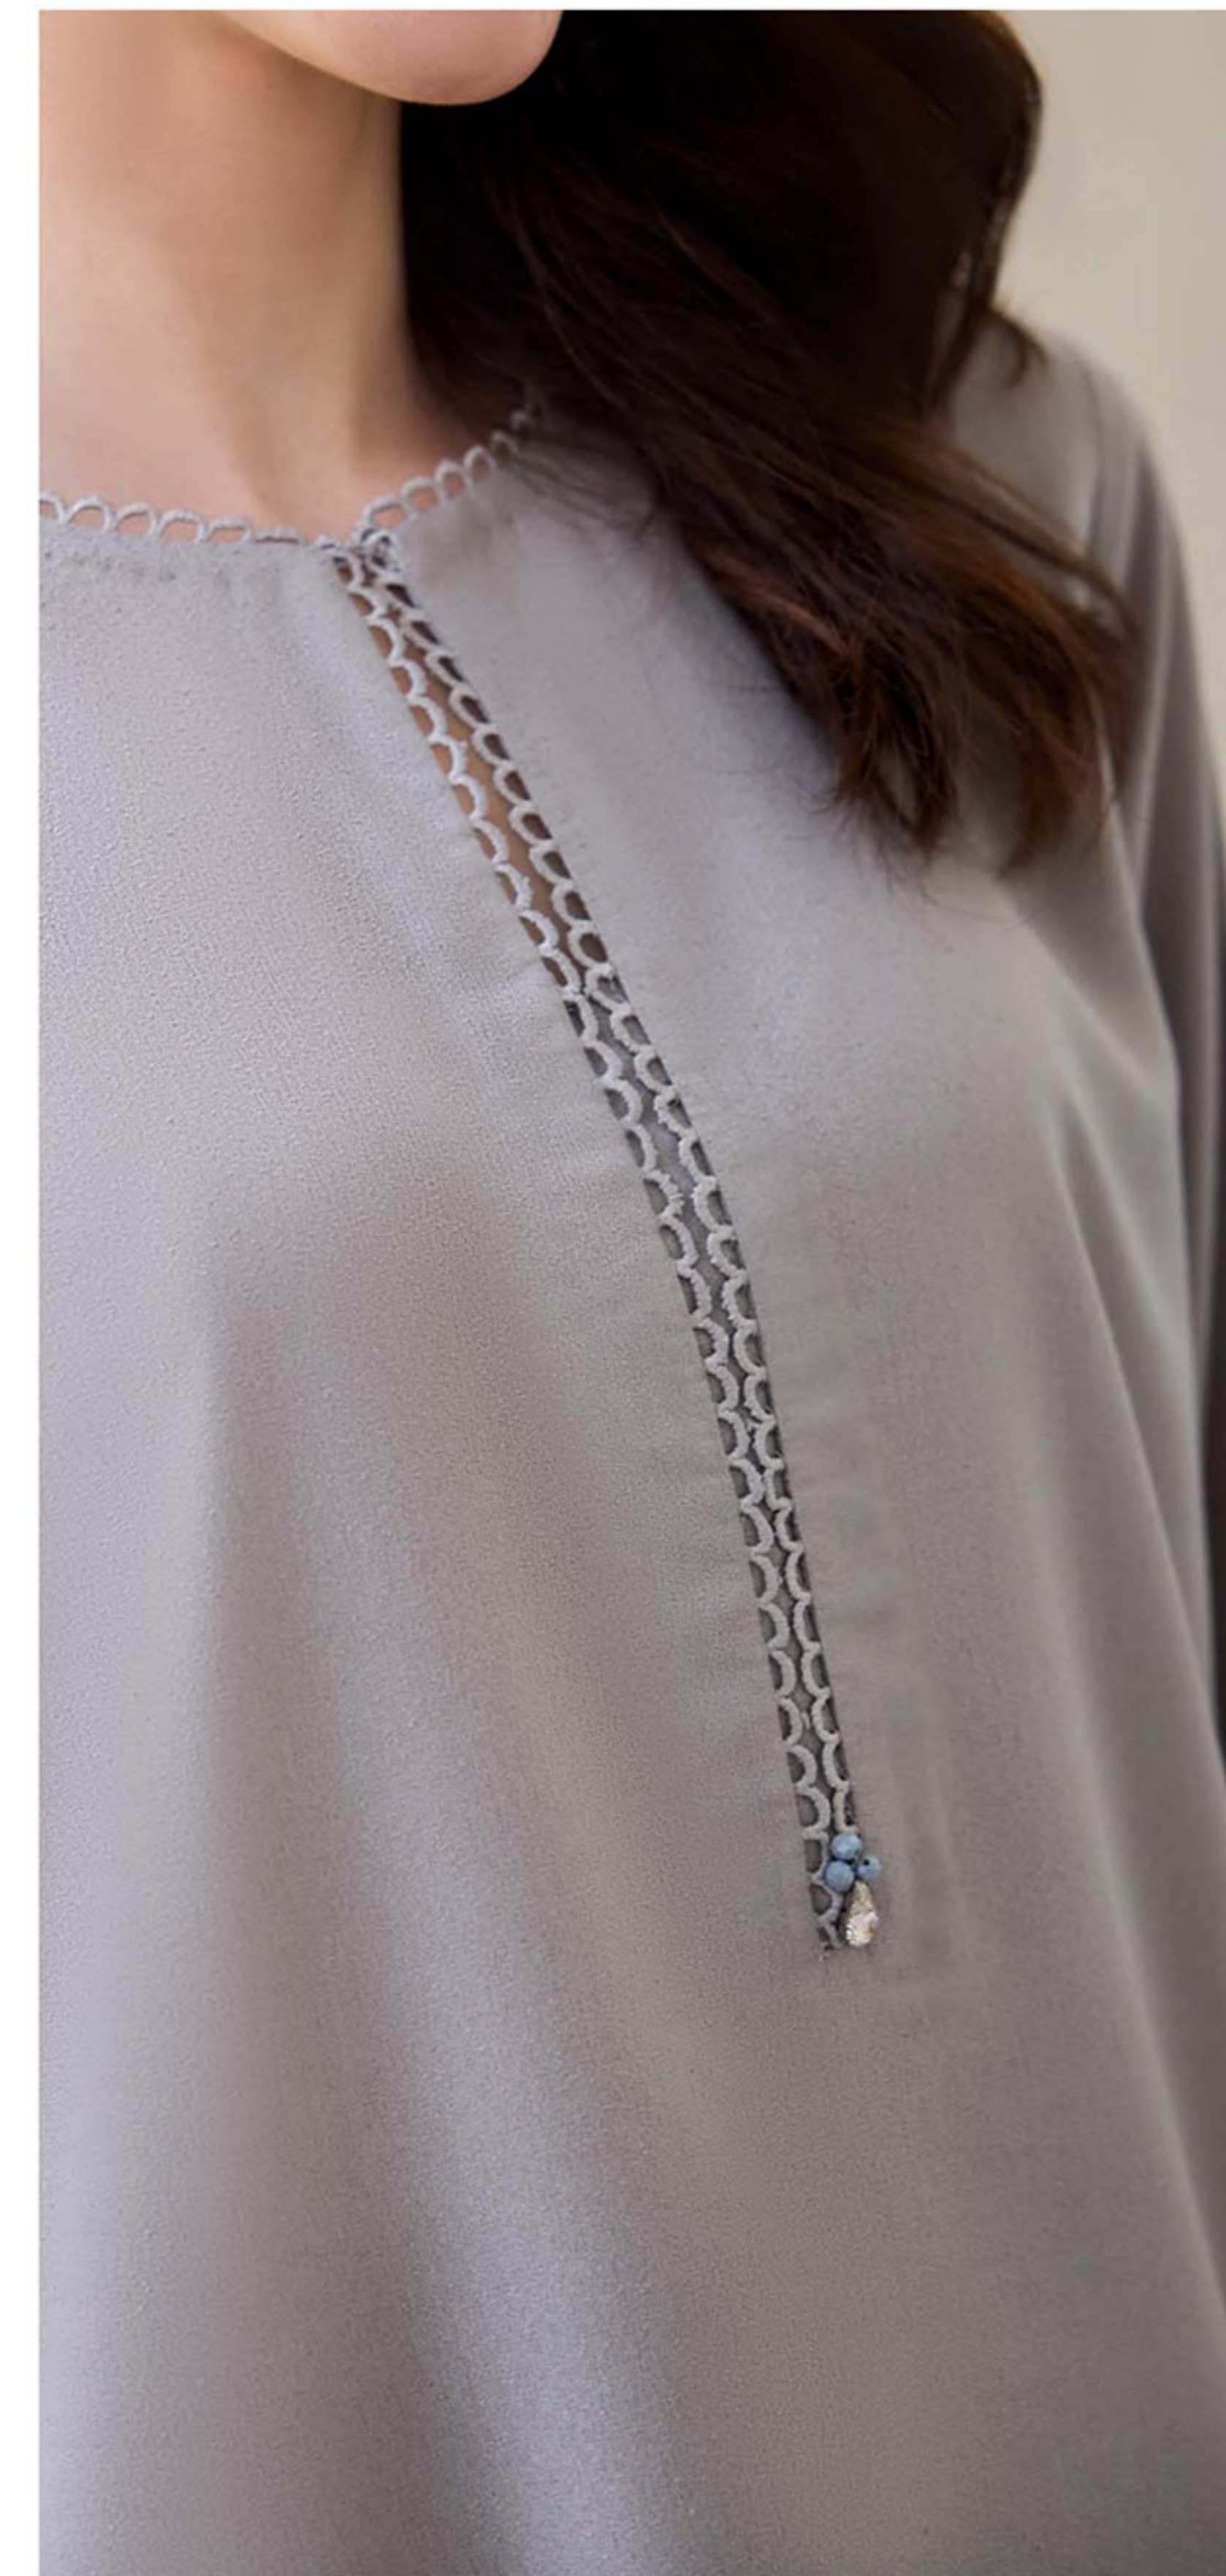

Shirt - Lawn karandi
Trousers - Lawn karandi